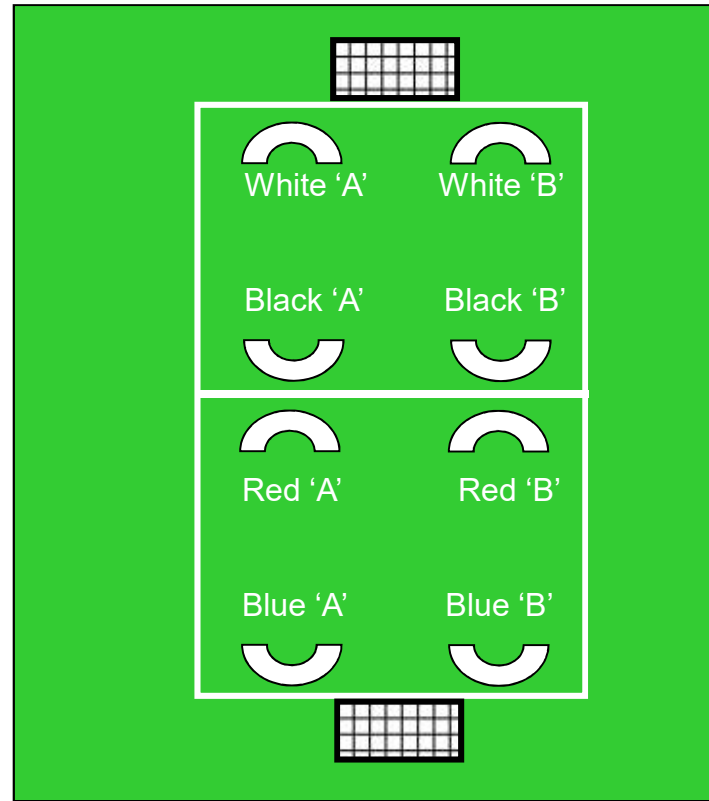

6 -v- 6 game

- In this game the PUG goals  are used
- Mark the boundary of the field with pylons
- A coach splits his or her team into 2 teams
- Each split team plays against another team on the field
- No goalkeepers
- Schedule game for the last 15 minutes of the session